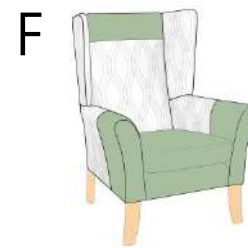

# 2 Way Fabric Options

Example  
Option J

Mix & Match Waterproof Fabric & Faux Leather for ease of cleaning and longevity of Furniture.

End of Arms Only

End of Arms + Top of Back

End of Arms + Top of Back  
+ Arm Facings

End of Arms + Top of Back  
+ Arm Facings + Seat Cushion

End of Arms + Top of Back  
+ Arm Facings + Seat Cushion  
+ Under Seat Cushion

End of Arms + Top of Back  
+ Inside Wings + Seat Cushion

Full Arms + Seat Cushion

Hampton Scroll Chair

Overall height 91cm  
Overall width 69cm  
Seat height 48cm  
Seat width 58cm  
Seat depth 46cm

Orkney Tub Chair

Overall height 86cm  
Overall width 61cm  
Seat height 48cm  
Seat width 43cm  
Seat depth 44cm