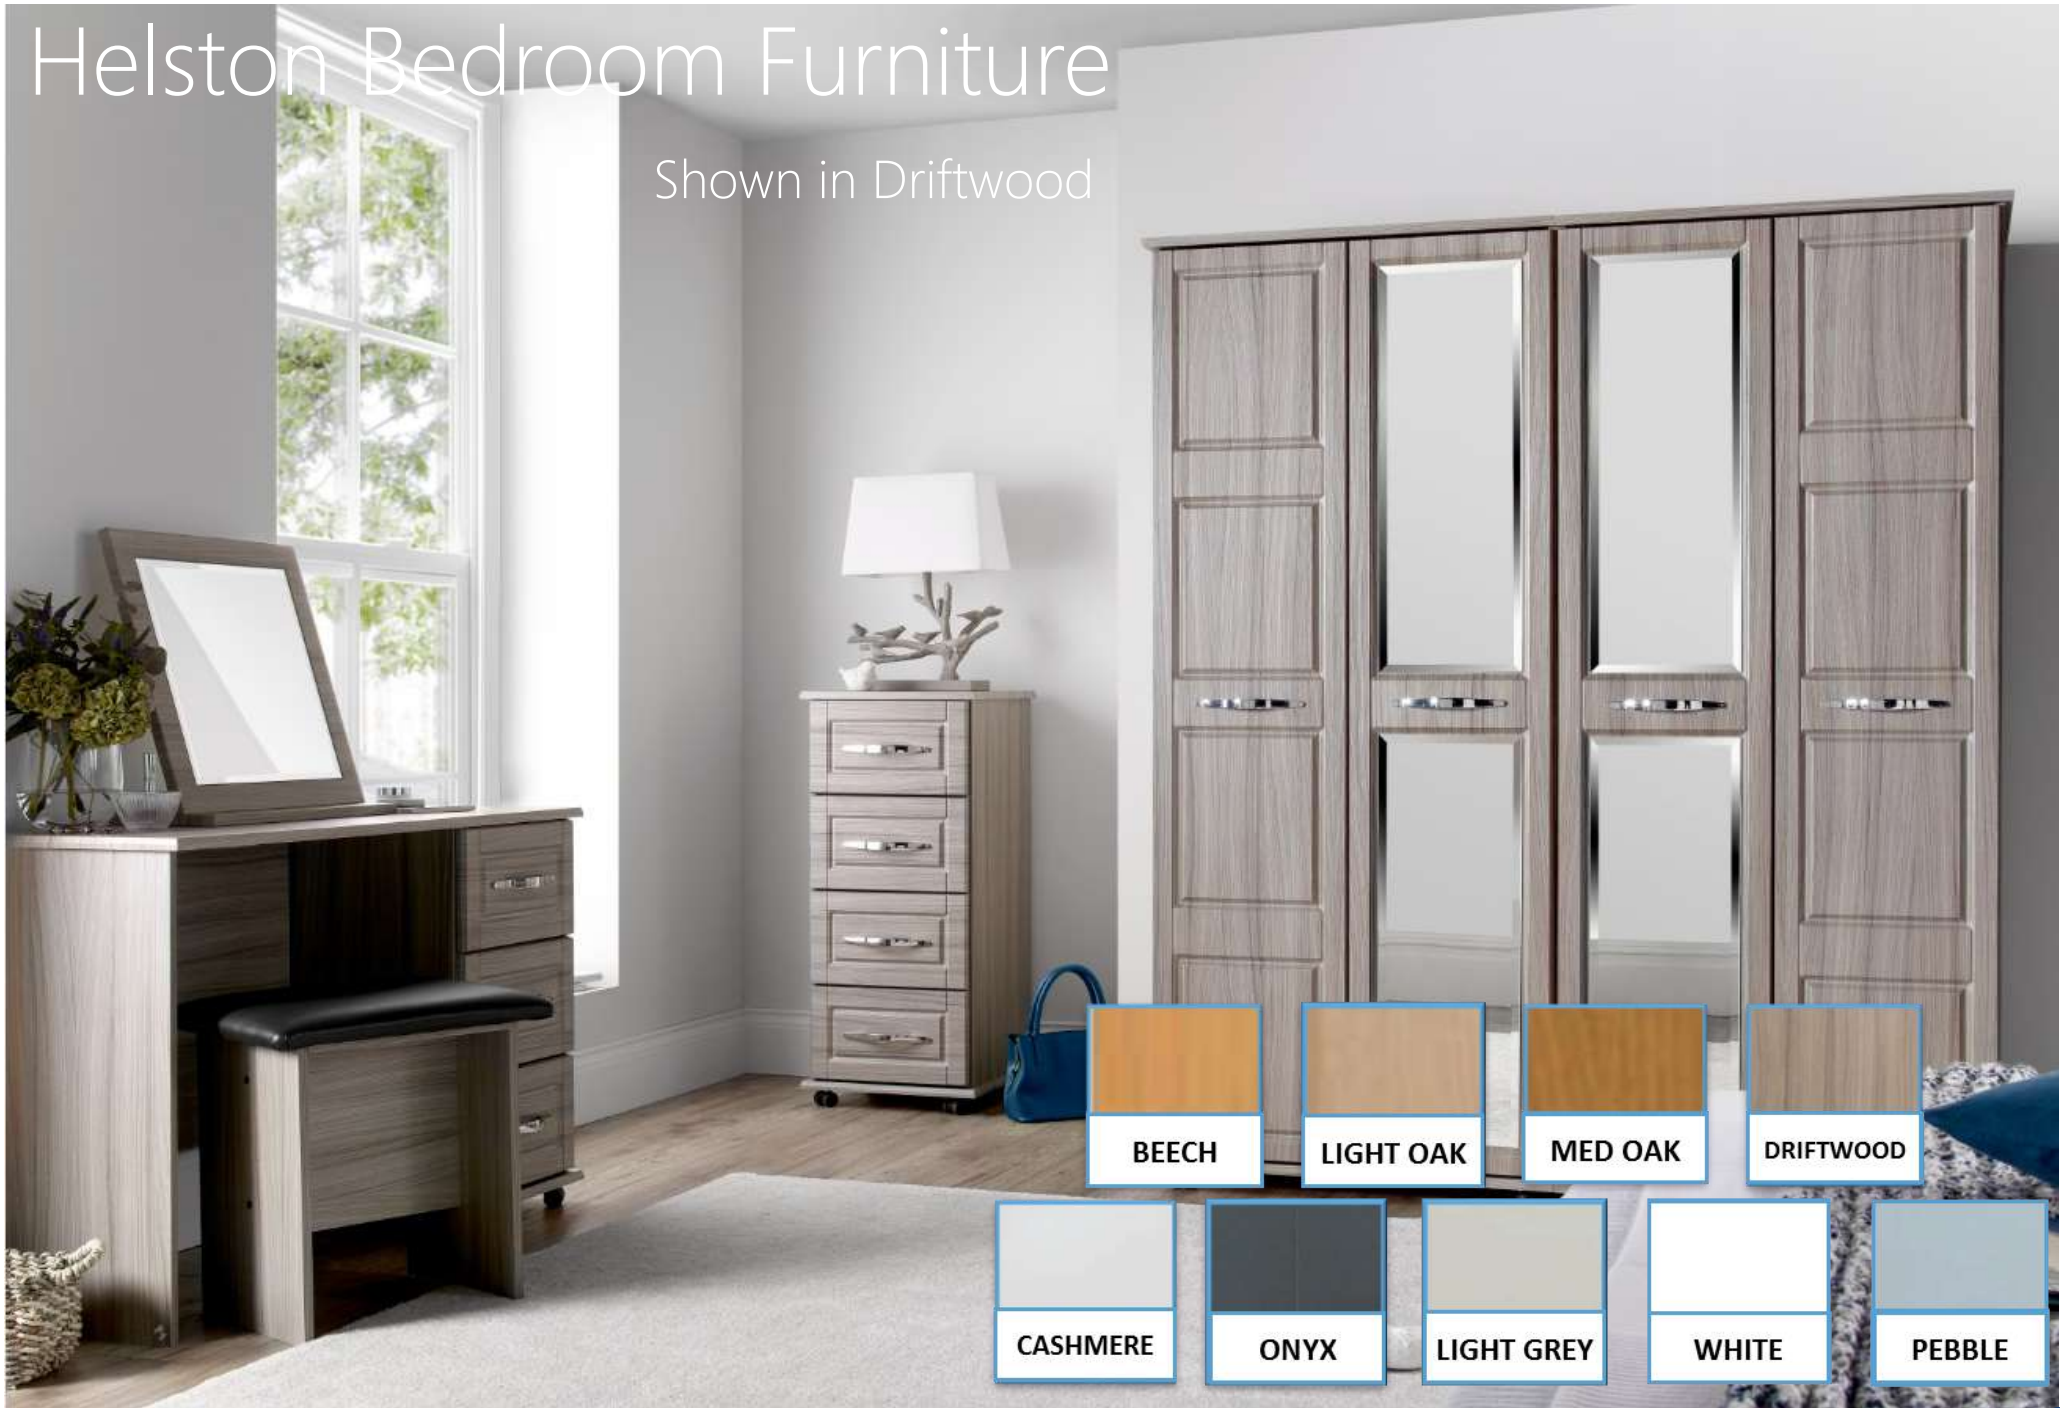

# Lucy Bedroom Furniture

Shown in Medium Oak

# Helston Bedroom Furniture

Shown in Driftwood

# Additional Items

Locks Add £20.00

12D

H 56cm W 42cm D 42cm

12.5 D

H 66cm W 42cm D 42cm

13D

H 78cm W 42cm D 42cm

DL2

H 78cm W 116cm D 42cm

DTD

H 78cm W 132cm D 42cm

30H

H 190cm W 78cm D 56cm

CD3

H 190cm W 78cm D 56cm