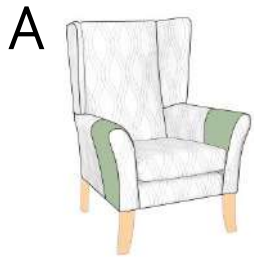

Full Arms + Seat Cushion
+ Under Seat Cushion

End of Arms + Top of Back