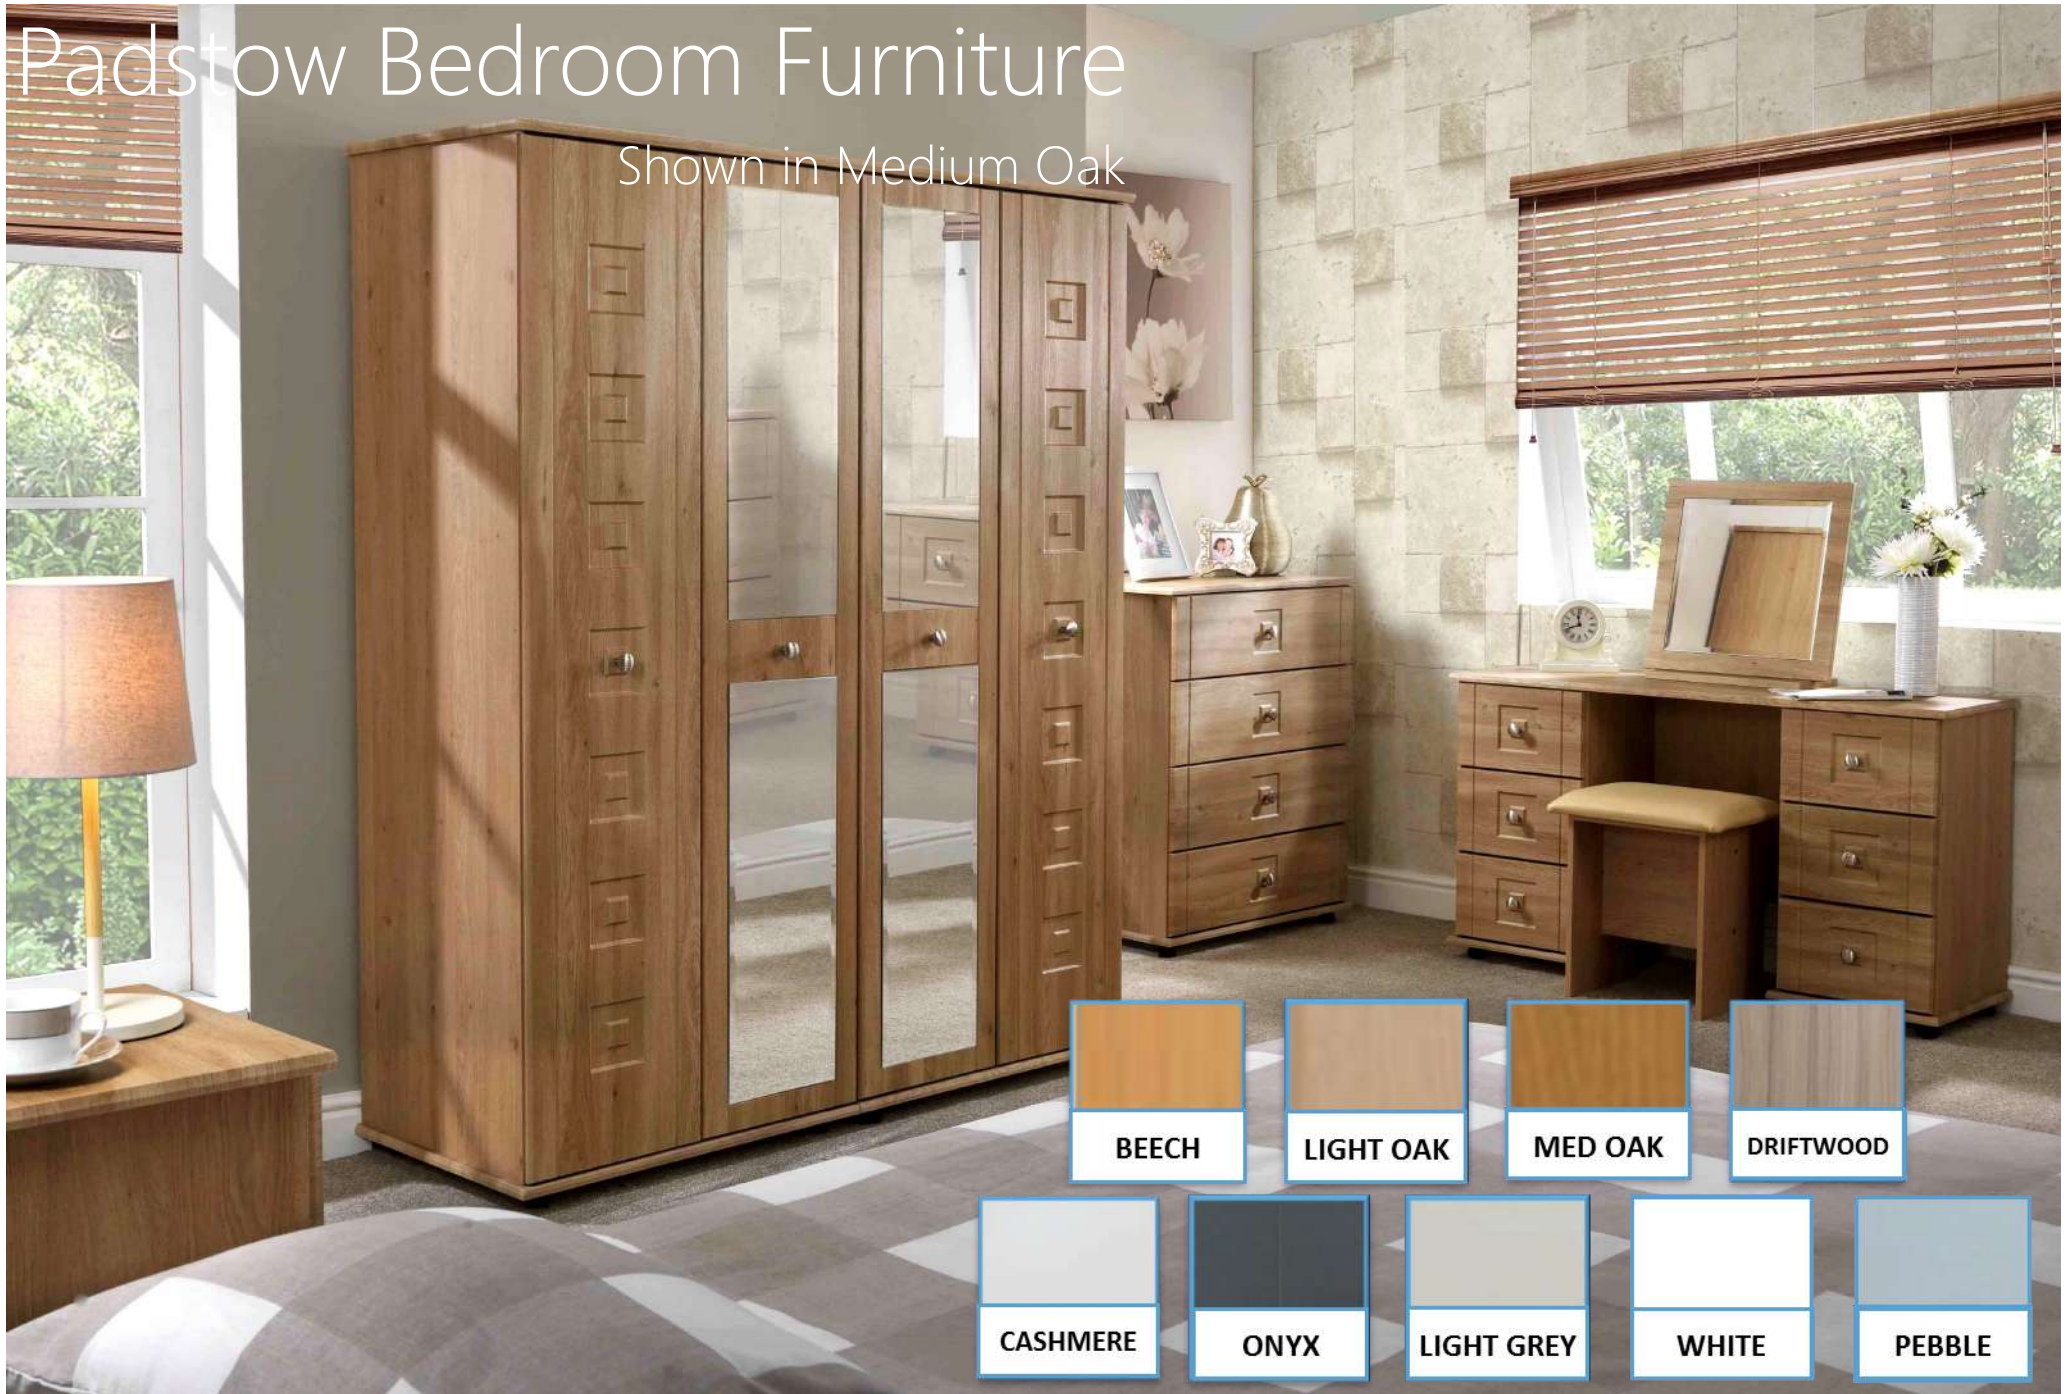

Padstow Bedroom Furniture

Shown in Medium Oak

BEECH

LIGHT OAK

MED OAK

DRIFTWOOD

CASHMERE

ONYX

LIGHT GREY

WHITE

PEBBLE