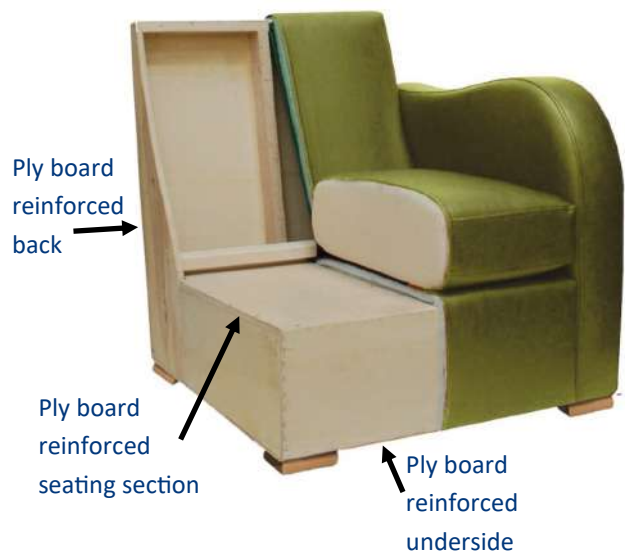

Ultra Plus Furniture for challenging Environments

All challenging furniture is contrasted using solid hardwood frames with additional ply board lining to increase strength to meet various levels of needs for the most demanding environments.

Level 4

Comprehensive Catalogue available on Request

Boarding Levels

- Level 1 - Solid hardwood frame with steel sprung seating
- Level 2 - Ply board fitted to the seating section
- Level 3 - Ply board fitted to the seating section and outside back
- Level 4 - Ply board fitted to the seating section, outside back and underside of furniture—As per Image

All levels of reinforcement above level 2 are achieved using tamper proof screws to ensure the furniture is not compromised